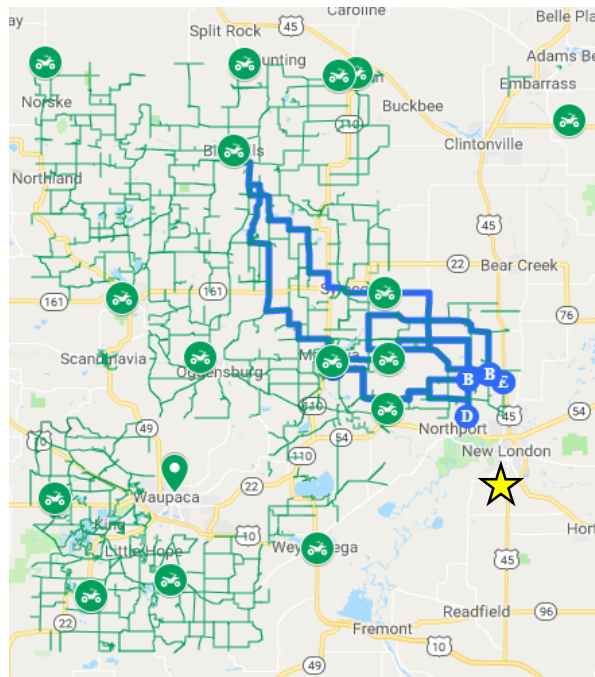

We would be happy to share with you
our many activities and events.

New London – gateway to ATV routes in Waupaca County!

It is a small city with big opportunities for outdoor recreation. It is the gateway to numerous ATV routes in Waupaca County.

Come and enjoy this picturesque region with us. You will enjoy seeing deer, turkeys, cranes and perhaps a bald eagle or two.

Check our website for routes.

<https://ruralroadsatv.org>

Your will also find -